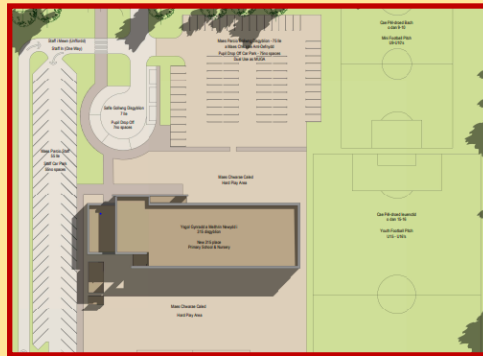

## St Mary's Catholic Primary School Proposed Relocation to Nine Acre Field

Calling all parents, carers, family and 'Friends of St Mary's', please share your views with WCBC about the proposed relocation of St Mary's to a **brand new 'state of the art' school** for our wonderful children.

Please look at the consultation documents which include the proposed site plans, 3D views and indicative elevations via the link <http://www.yourvoicewrexham.net>

The proposals include a two-storey school building with direct access to outdoor classrooms, playgrounds, playing fields, a forest school, a staff car park and parent/ visitor car parks and drop off zones.