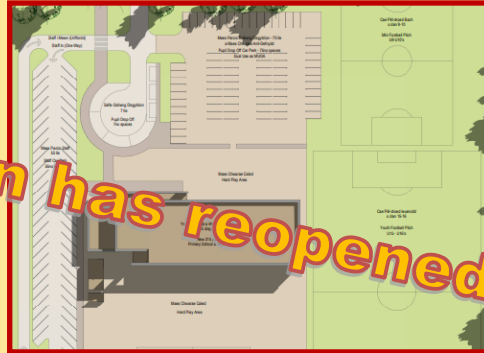

## St Mary's Catholic Primary School Proposed Relocation to Nine Acre Field

*The Consultation has reopened*

Calling all parents, carers, family and 'Friends of St Mary's', please share your views with WCBC about the proposed relocation of St Mary's to a brand new 'state of the art' school for our wonderful children.

Please look at the consultation documents which include the proposed site plans, 3D views and indicative elevations via the link <http://www.yourvoicewrexham.net>

The proposals include a two-storey school building with direct access to outdoor classrooms, playgrounds, playing fields, a forest school, a staff car park and parent/ visitor car parks and drop off zones.